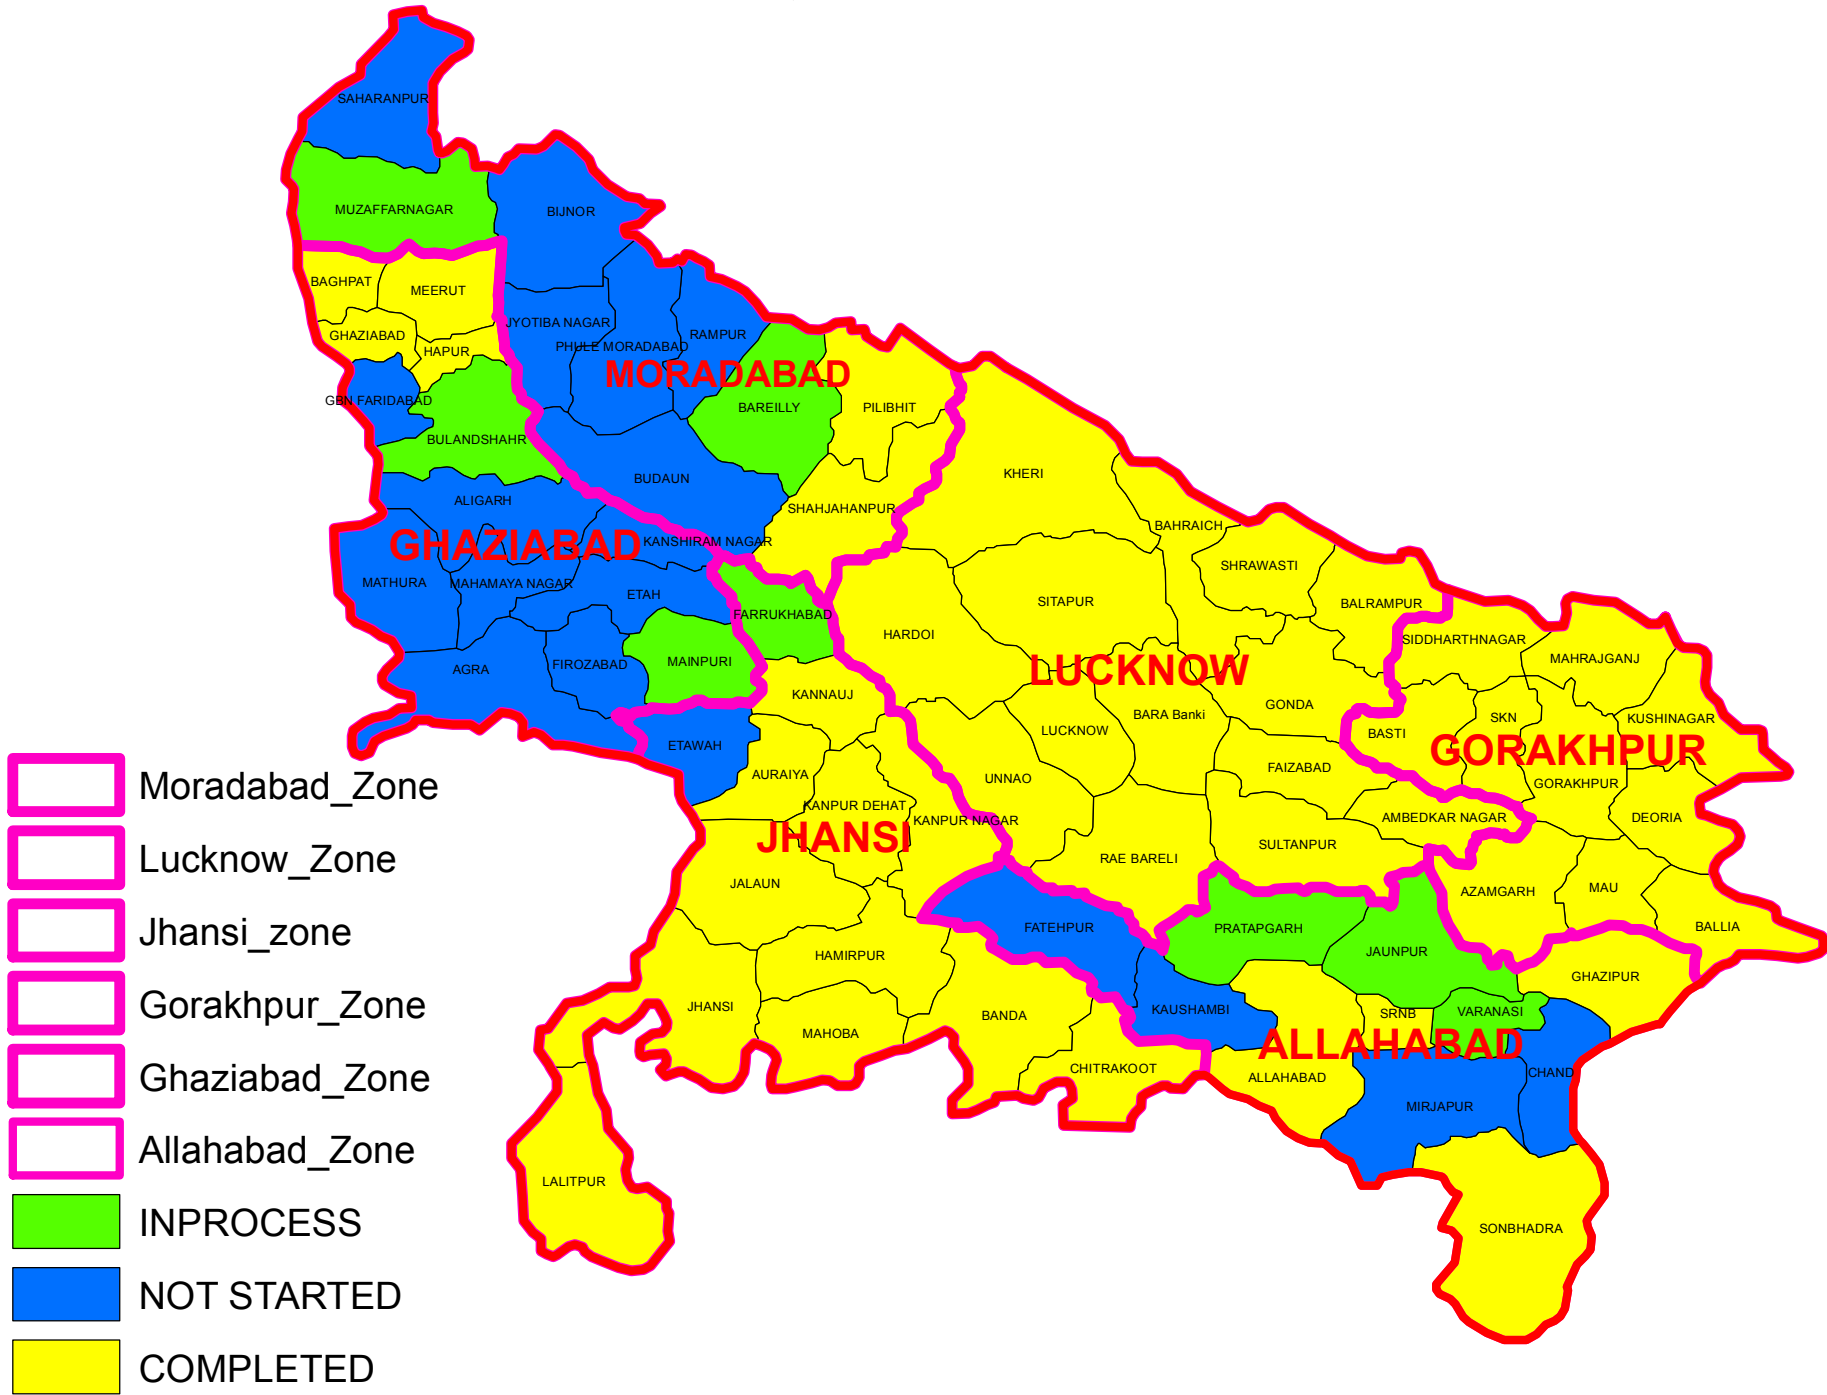

GPS BASED MAPPING AND WATER QUALITY TESTING OF DRINKING WATER SOURCES OF UTTAR PRADESH

-  Moradabad_Zone
-  Lucknow_Zone
-  Jhansi_zone
-  Gorakhpur_Zone
-  Ghaziabad_Zone
-  Allahabad_Zone
-  INPROCESS
-  NOT STARTED
-  COMPLETED